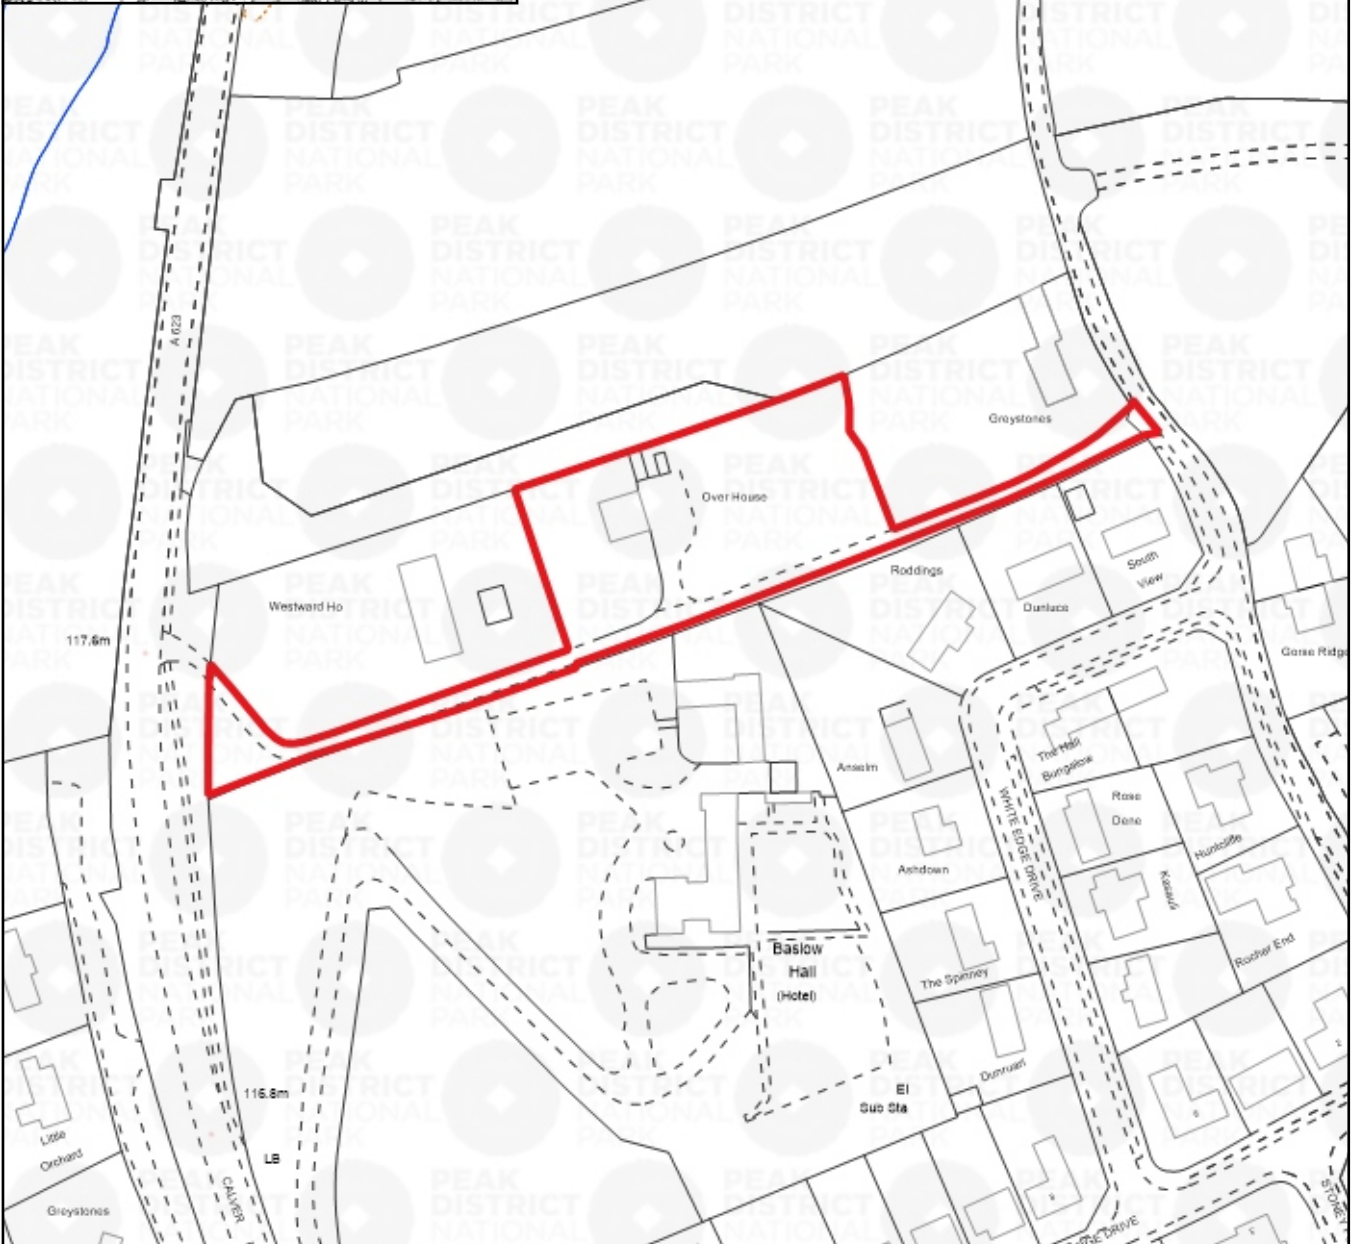

1:1750

© Crown copyright and database rights 2022 Ordnance Survey 0100022750

You are not permitted to copy, sub license, distribute or sell any of this data to third parties in any form.

Committee Date:	08/09/2023
Item Number:	Item 10
Application No:	NP/DDD/0623/0639
Grid Reference:	425054, 372959

**Title:** Newby House, Over Lane, Baslow